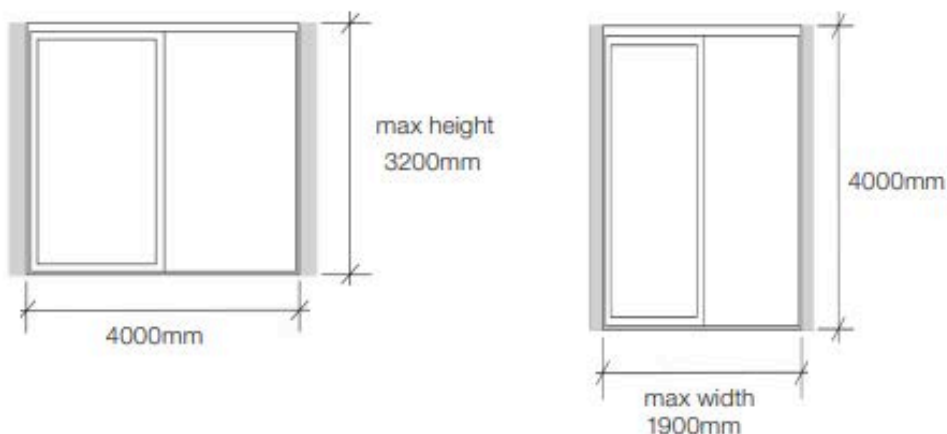

SIZE CONFIGURATIONS

With its slimline frame, S2 is specially designed for smaller openings. Pair with XO sliding, French or folding doors up to the following sizes:

max frame width

sill type	frame height	double	single 70mm jamb	single 25mm jamb
19mm sill	up to 3200mm	2550mm	1345mm	1300mm
25mm sill	up to 3200mm	4000mm	2070mm	2025mm
	up to 3700mm	2550mm	1345mm	1300mm
	up to 4000mm	1900mm	1020mm	975mm

S2's maximum dimensions are affected by total fabric weight and screen tension. To ensure the product operates well, when the screen is wider the maximum height is reduced, and when the screen is taller the maximum width is reduced.